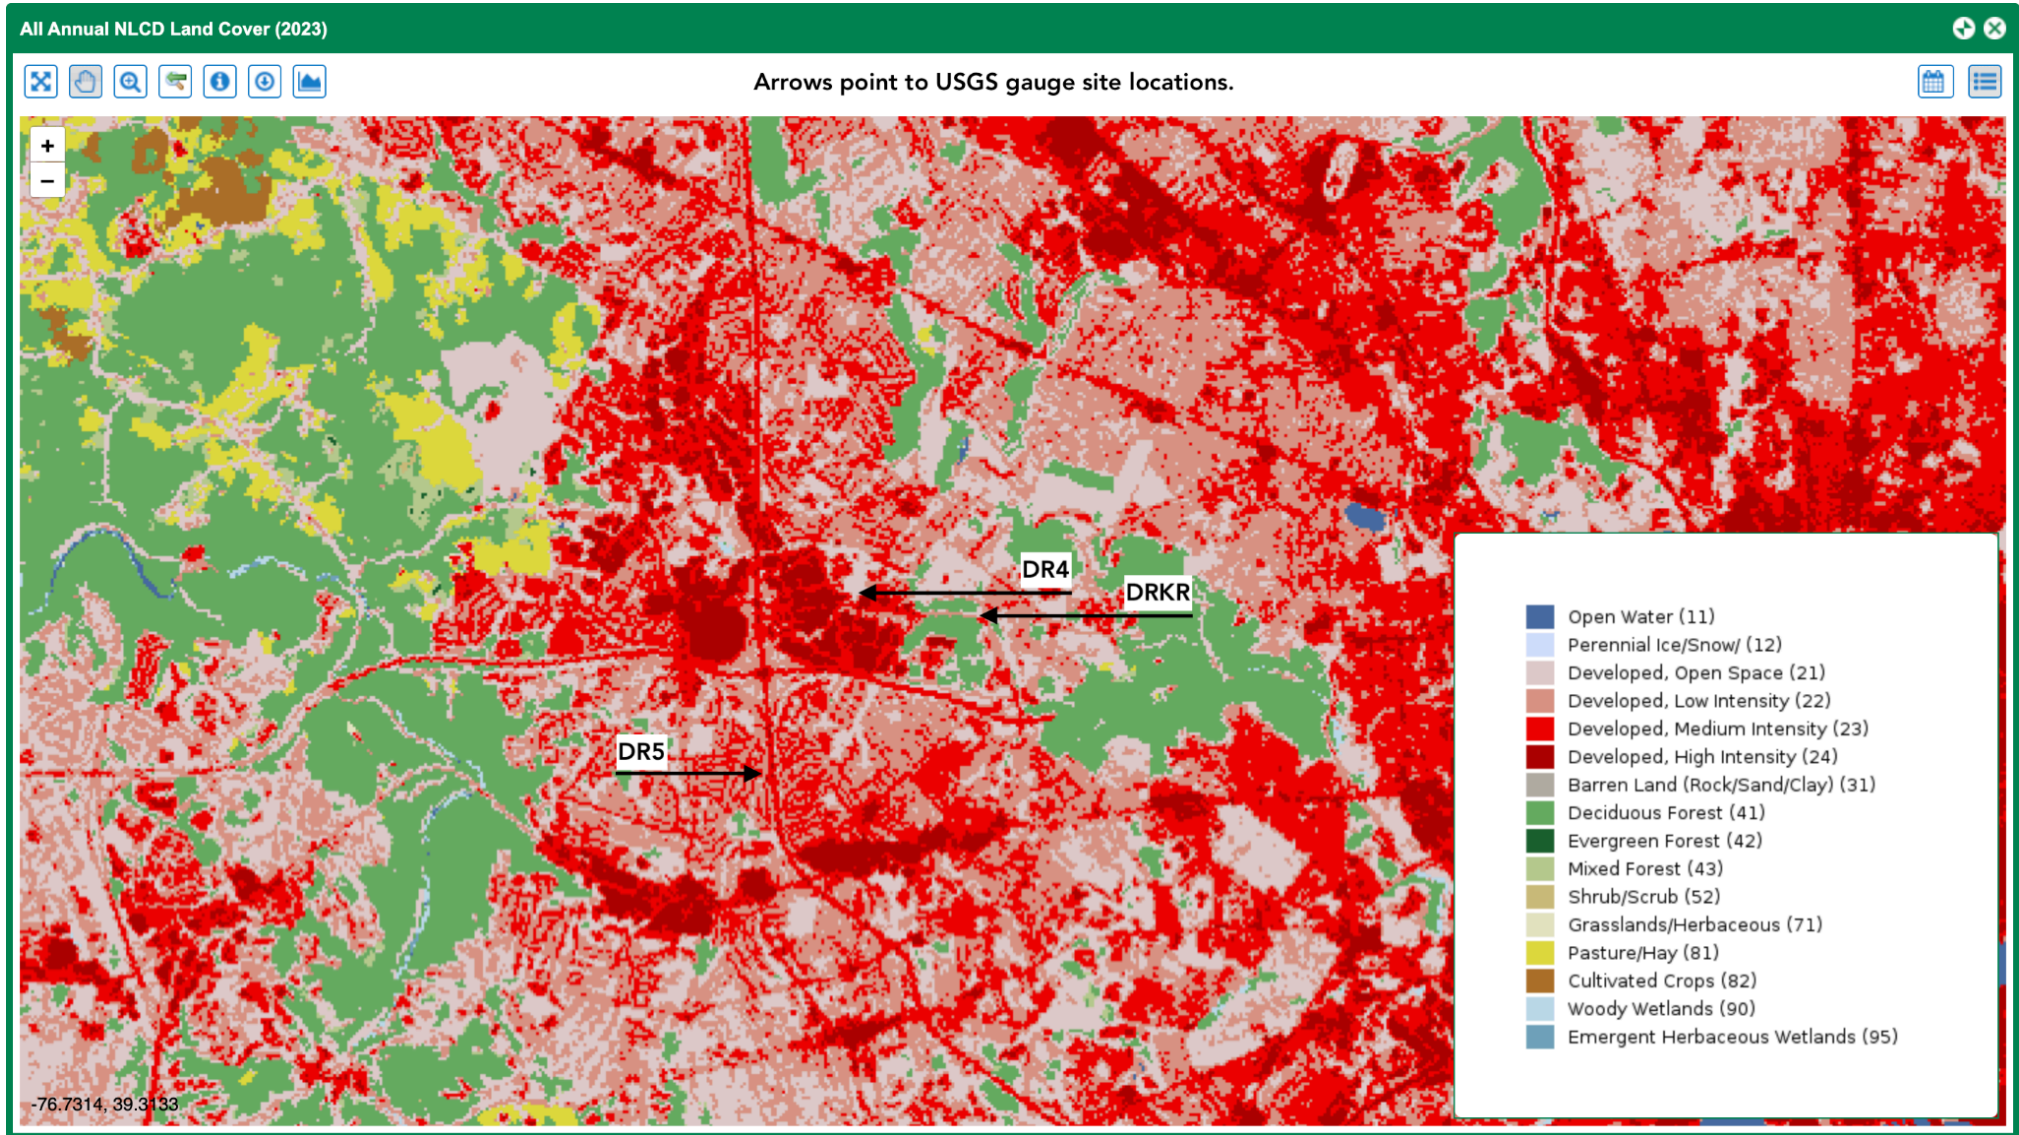

# Pond Branch (Reference Site, Oregon Ridge, Baltimore Co. Maryland)

# Dead Run (Baltimore County, Maryland)