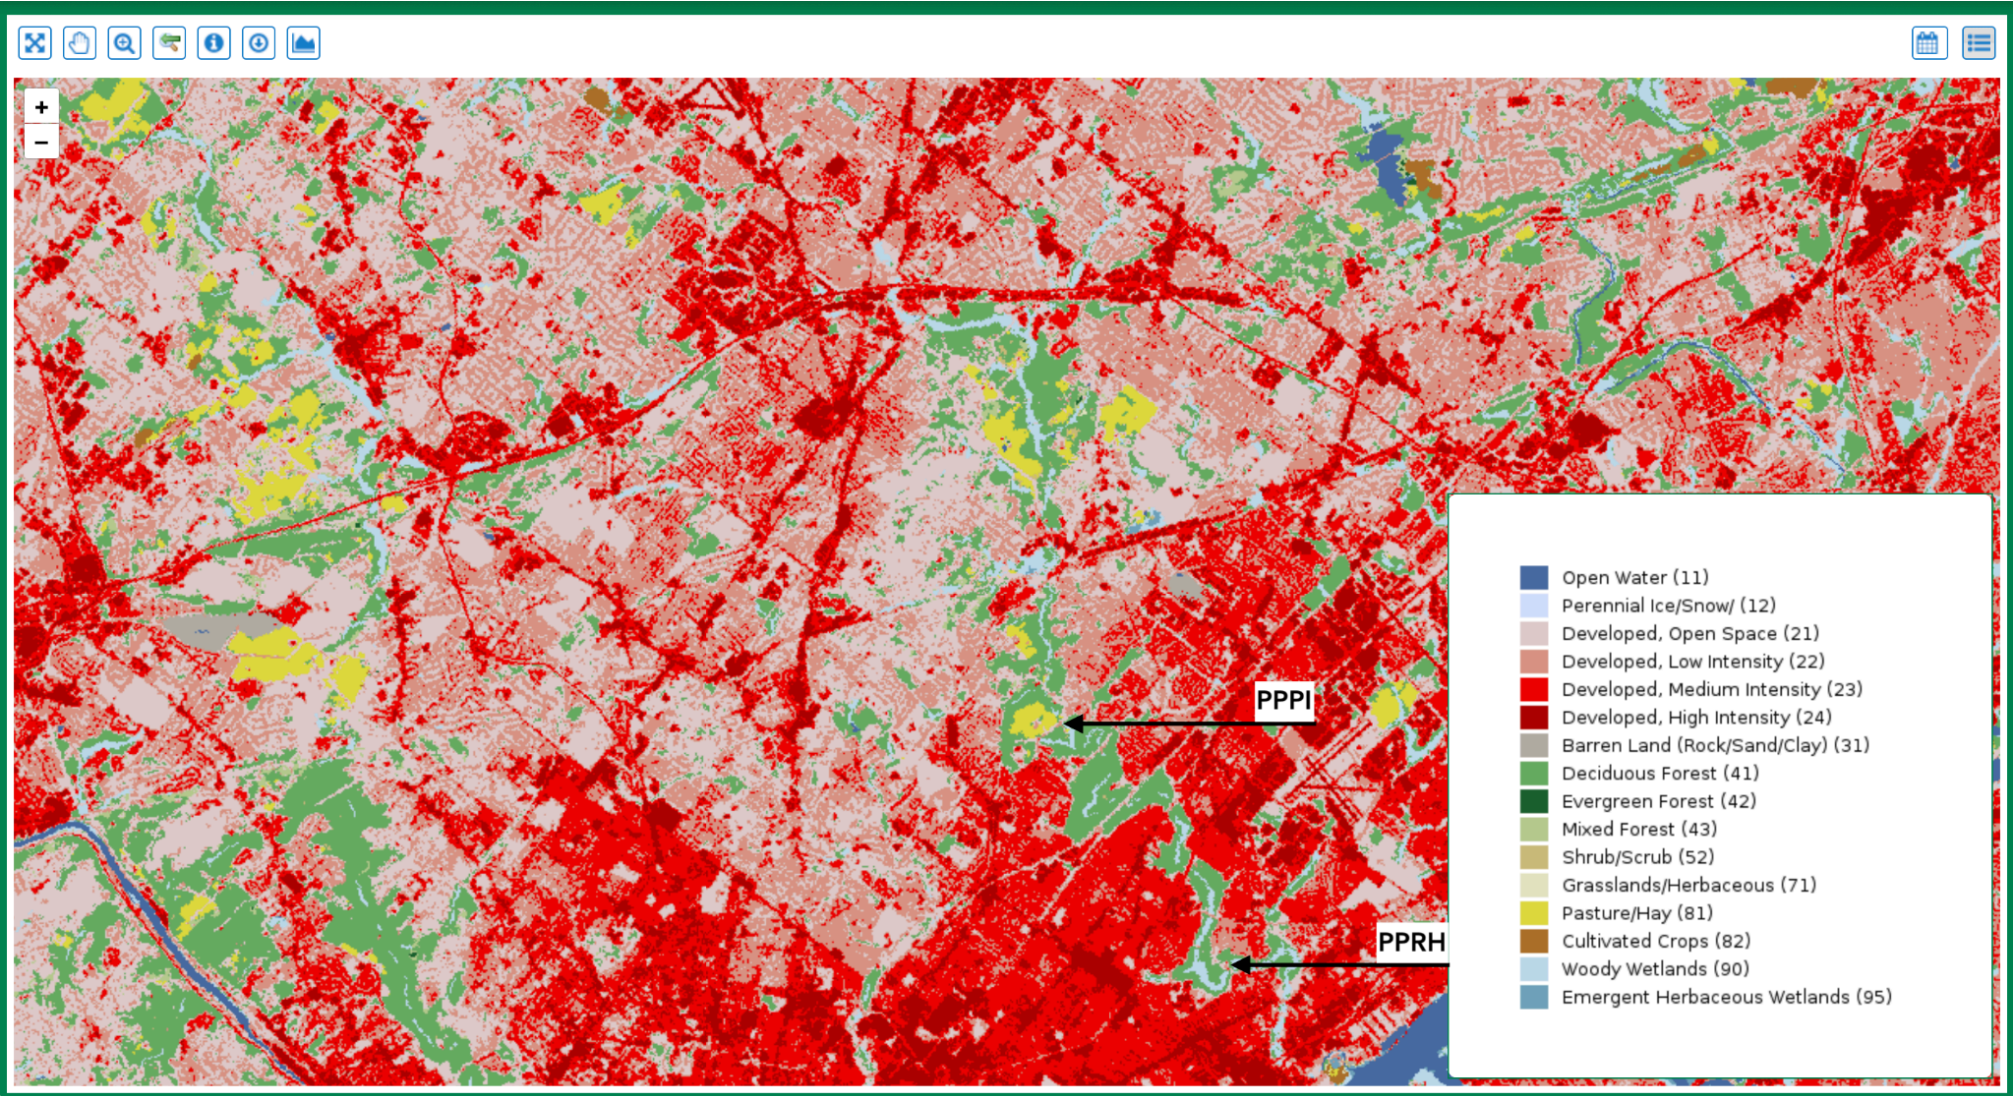

# Pond Branch (Reference Site, Oregon Ridge, Baltimore Co. Maryland)

# Dead Run (Baltimore County, Maryland)