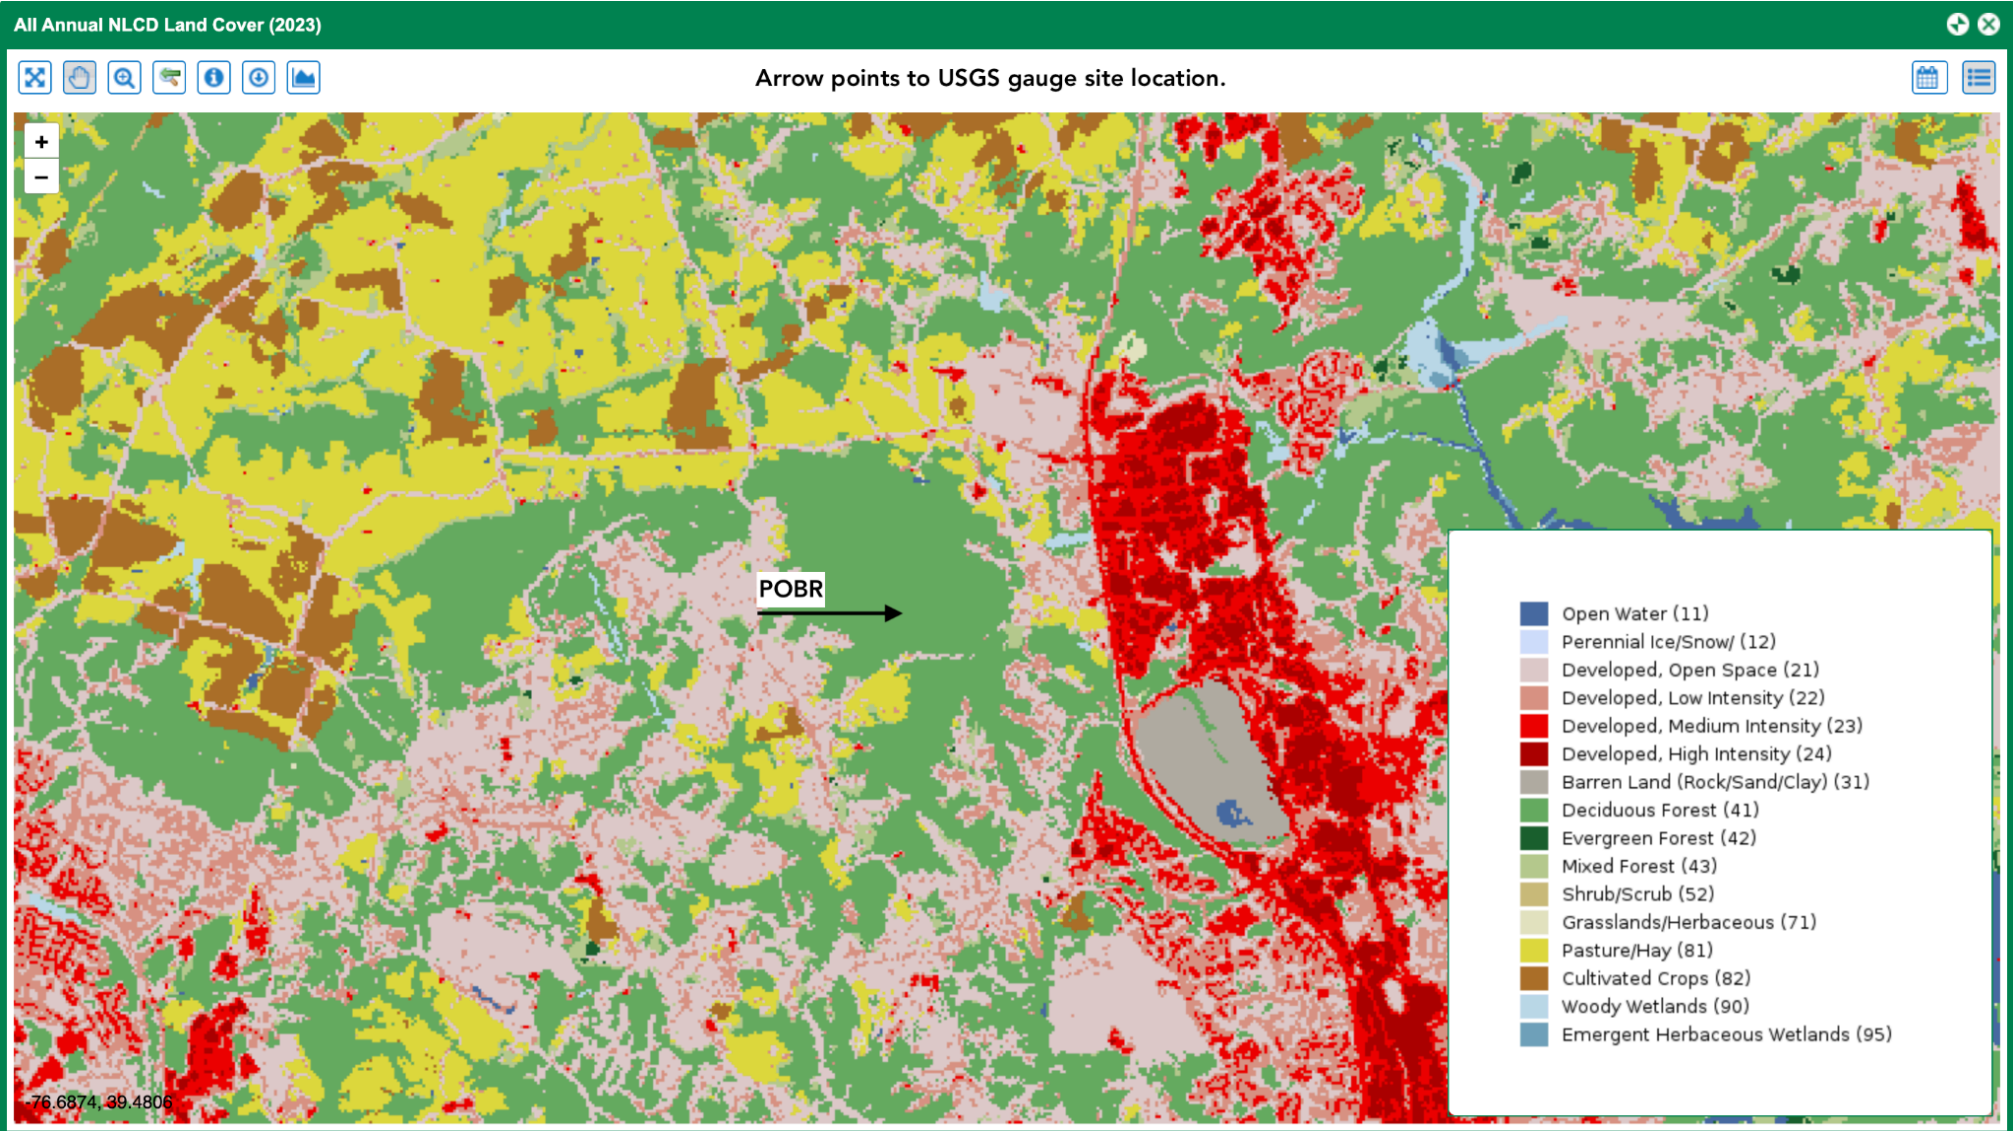

# Pond Branch (Reference Site, Oregon Ridge, Baltimore Co. Maryland)

# Dead Run (Baltimore County, Maryland)