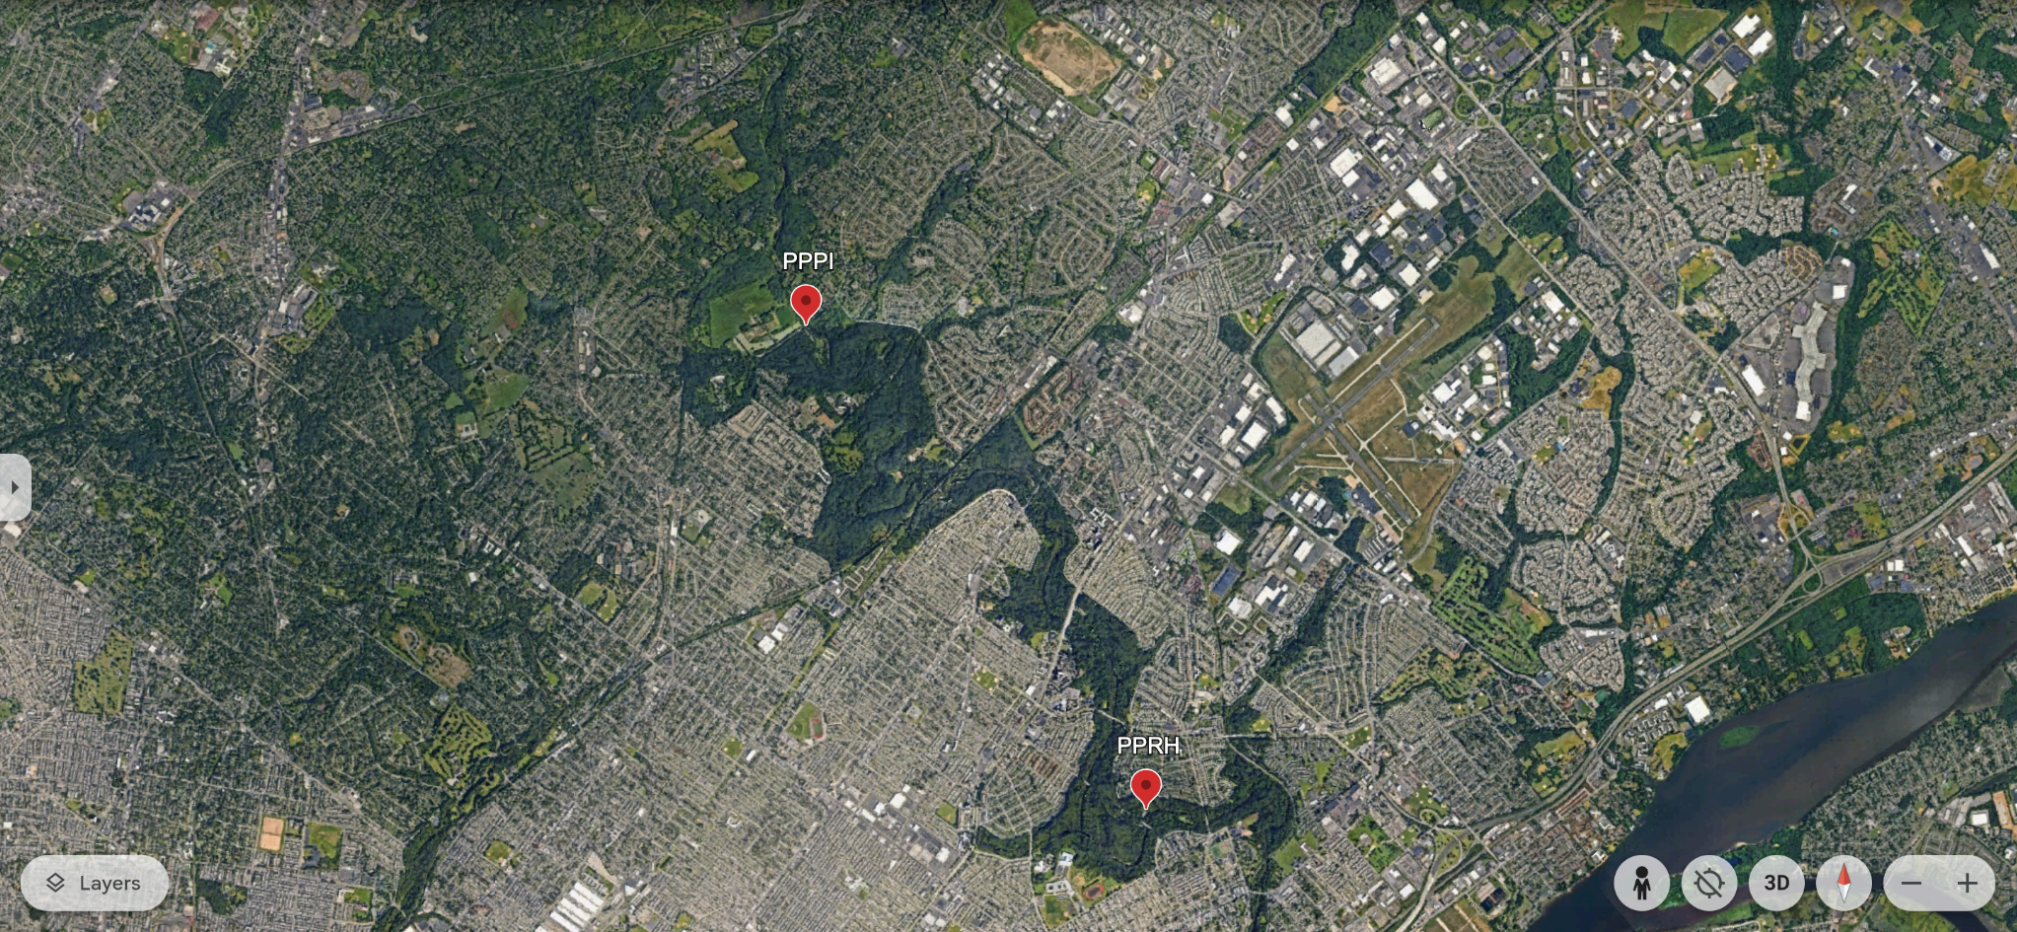

Dead Run Watershed

Pennypack Creek Watershed

Northwest Branch of the Anacostia River Watershed

Pond Branch Watershed