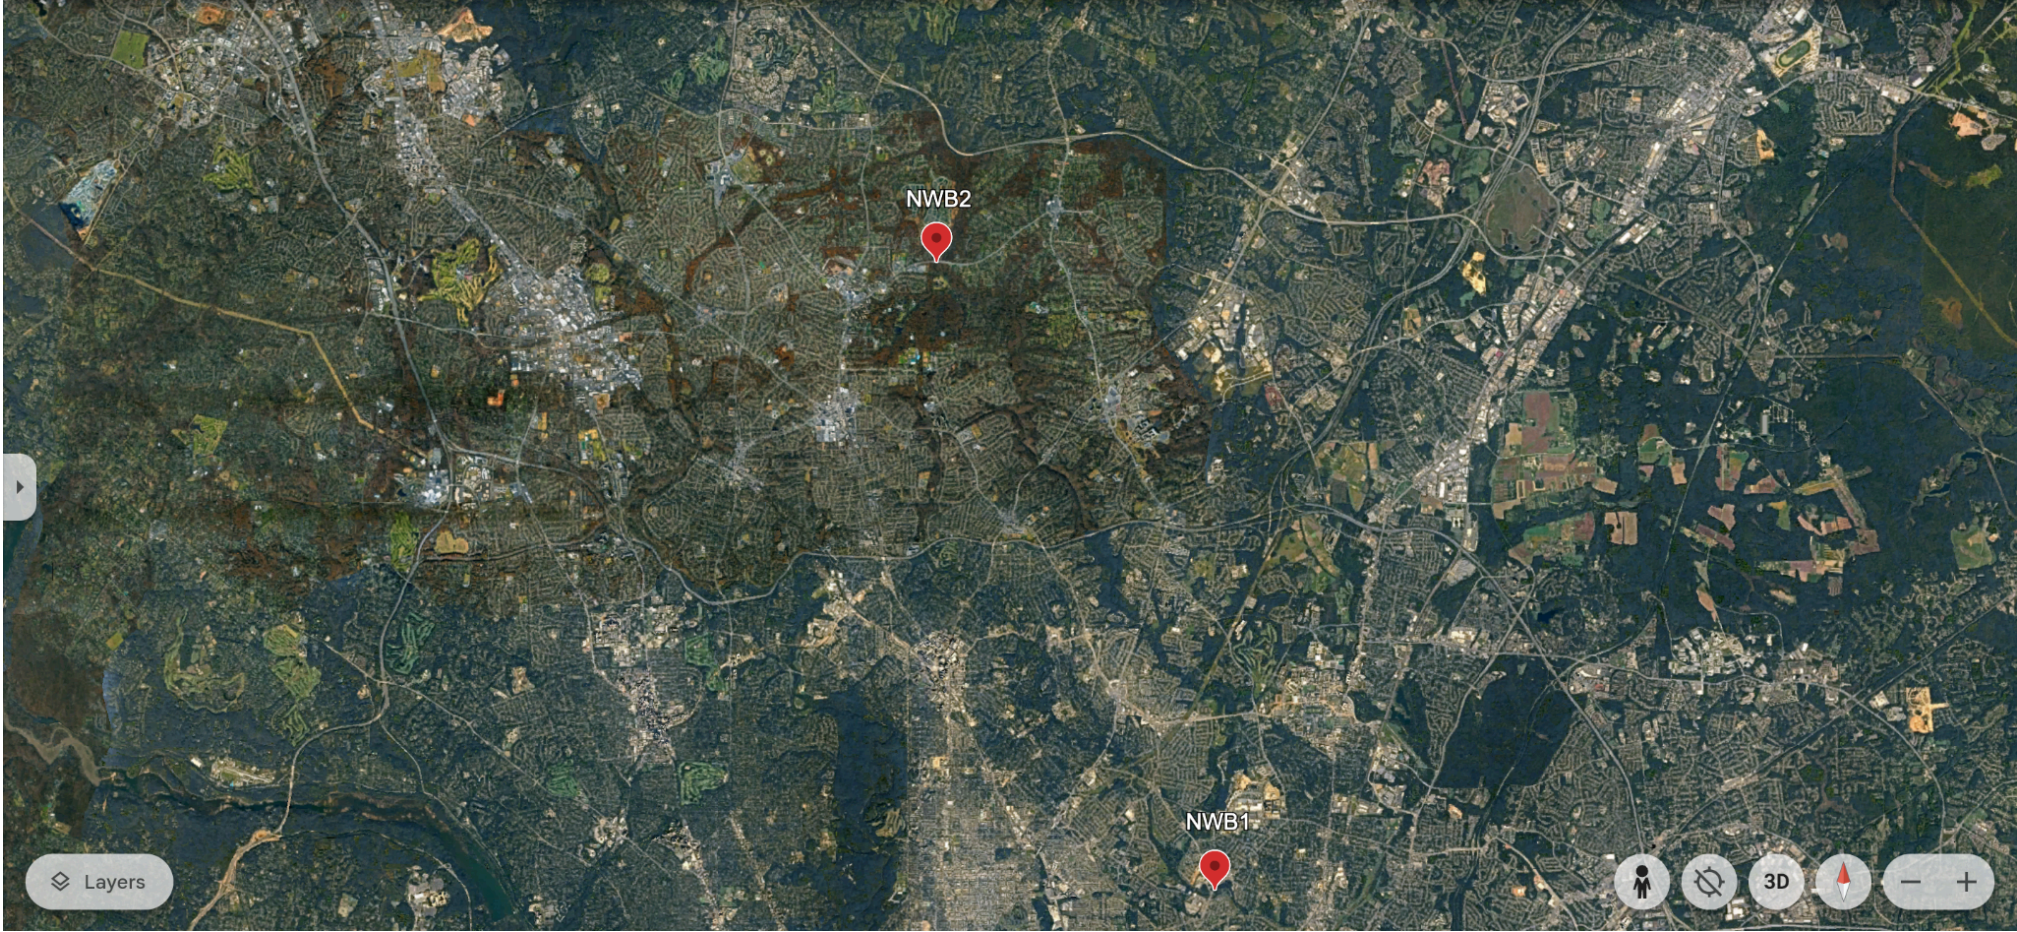

Dead Run Watershed

Pennypack Creek Watershed

Northwest Branch of the Anacostia River Watershed

Pond Branch Watershed