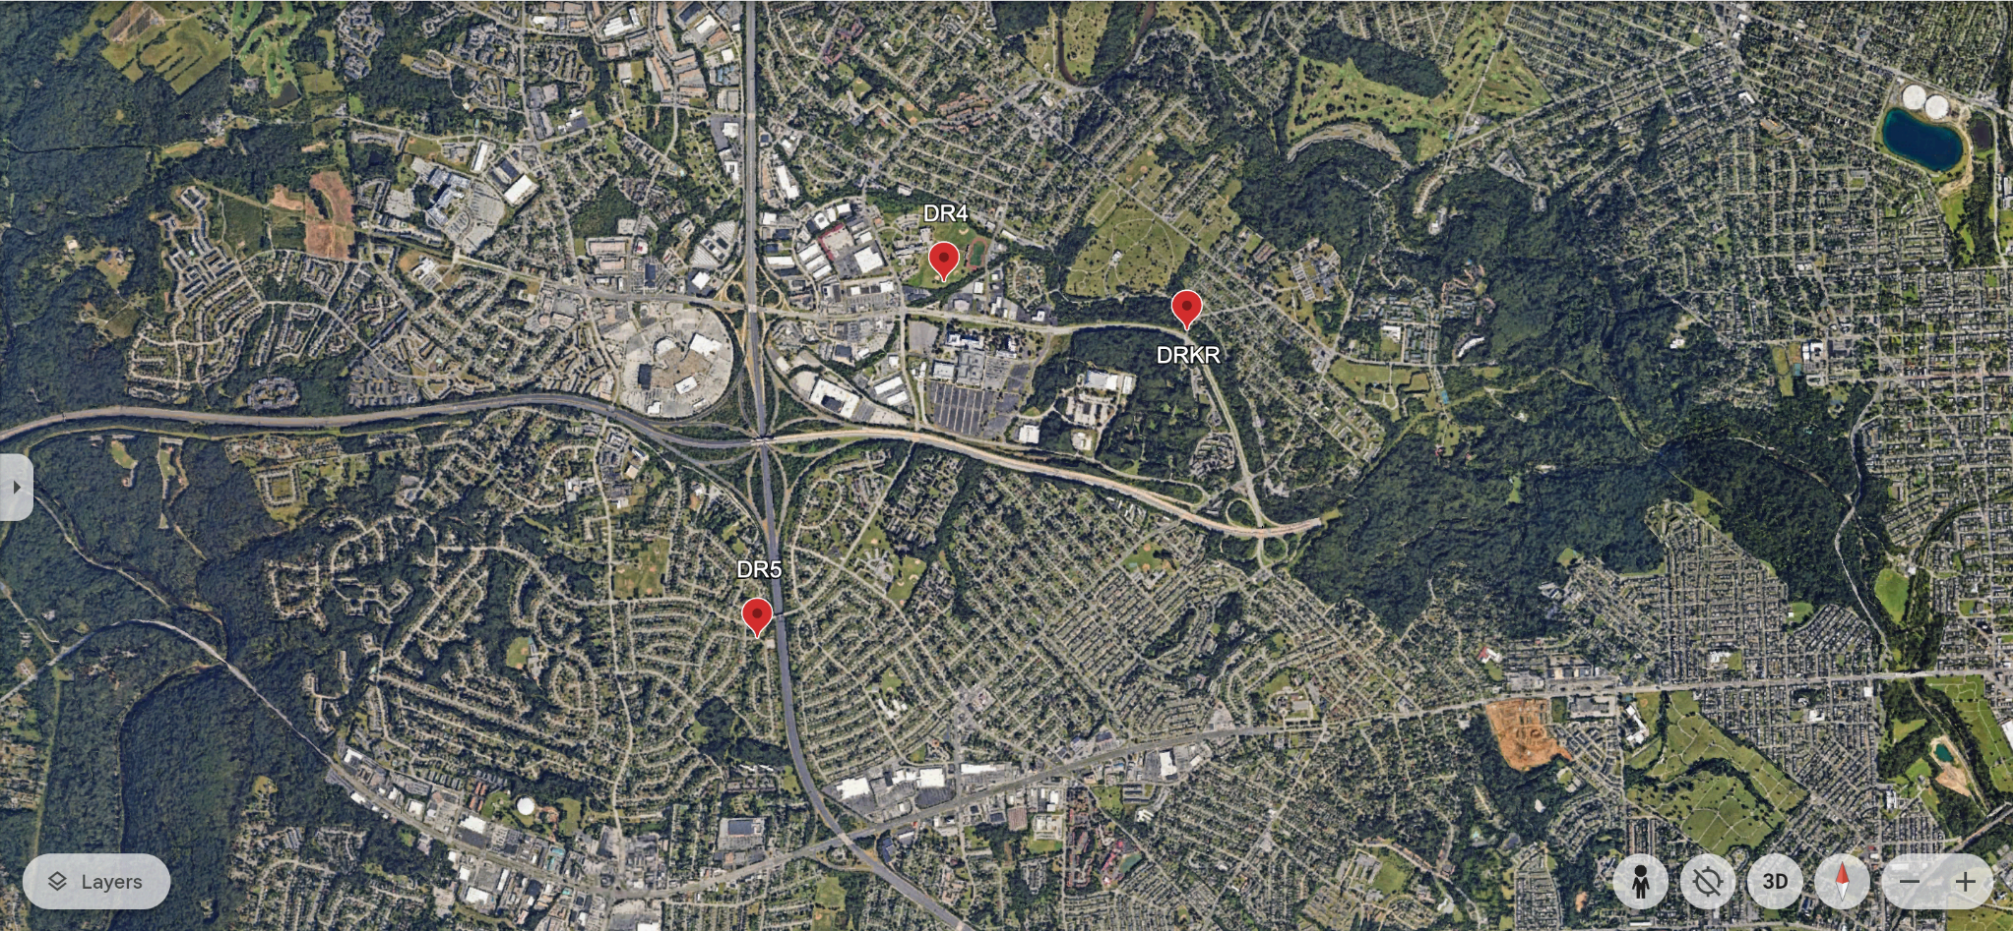

Dead Run Watershed

Pennypack Creek Watershed

Northwest Branch of the Anacostia River Watershed

Pond Branch Watershed